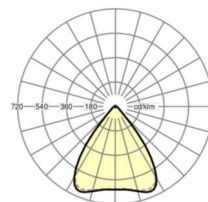

CHARACTERISTICS

Order number	18530304100
EAN number	4020863325634
Commodity code	94051190
Certification mark	IP 20, Protection class I, ENEC10 VDE, F, HACCP DIN10500/Food/IFS-application-related suitability/BRC, Indoor, CE
Impact resistance (IK rating)	IK03 (-20°C bis 35°C)
Ambient temperatur	ta -20°C to 35°C
Warranty period	5 years
State funding programs	BEG - Federal funding for efficient buildings (valid only for Germany)

ELECTRICAL ENGINEERING

Controller	Electronic driver (1 pcs.)
System output	53W
Mains voltage	230V/50Hz
Energy efficiency class/light source	D

LIGHTING TECHNOLOGY

Placement	LED, Colour rendering/Light colour CRI ≥ 80 / 4000K
Colour tolerance (MacAdam)	3SDCM
Photobiological safety (Luminaire)	RG1
Nominal luminous flux	8190lm
LED service life	50000h L80/B10 (Tq 35°C)
Luminaire luminous efficiency	154lm/W
Beam angle	80° (C0) / 80° (C90)
UGR lat./long.	18.9 / 19.1

MECHANICS

Housing colour	traffic white RAL 9016
Dimensions (LxWxH/DxH)	1531mm x 55mm x 37mm
Weight (net)	1.9kg
Type of installation	Mounting rail system installation

Dimensions

L	1531 mm	Length
B	55 mm	Width
H	37 mm	Height

DEEP-LINK

<https://www.regiolux.de/en/article/18530304100>

Reference	LED 8000lm 840
ηLB	100 %
Φ ↓/↑	98 % / 2 %
UGR lat./long.	18.9 / 19.1